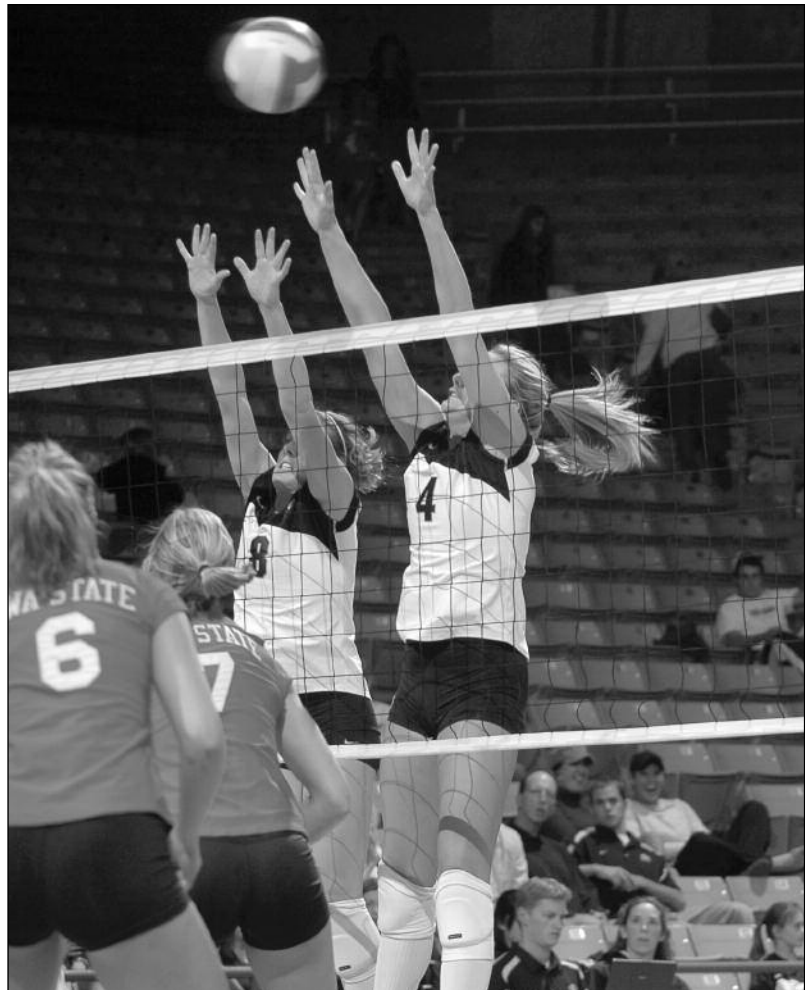

Alex Buth and Lauren Schaefer teamed up for a block when CU set a school record for blocks in a match against Iowa State (10/17/07)

RECORDS

NOTABLE SEASONS

The Last Time

TEAM

100 Kills	115 @ TTU, 11/13/99
90 Kills	90 vs. KSU, 11/1/06
80 Kills	80 @ TTU, 10/13/10
25 or Fewer Errors	22 @ UU, 11/23/11
15 or Fewer Errors	14 vs. UCLA, 10/2/11
40 Errors	40 @ MU, 10/3/07
250 Attacks	273 vs. UT, 11/30/99
200 Attacks	206 vs. UM, 9/4/10
100 or Fewer Attacks	99 @ UU, 10/30/11
.400 Attack %	.534 vs. UNCW, 8/31/07
.300 Attack %	.324 @ TTU, 10/13/10
100 or less Att. %	.063 @ USC, 10/22/11
90 Assists	92 vs. UT, 11/20/99
25 or Fewer Assists	20 @ USC, 10/22/11
10 Service Aces	10 vs. UM, 9/4/10
0 Service Aces	0 vs. Utah, 9/13/11
0 Service Errors	0 vs. ISU, 10/20/10
100 Service Errors	11 @ Cal, 9/16/11
100 Digs	100 vs. UM, 9/4/10
90 Digs	100 vs. UM, 9/4/10
25 or Fewer Digs	22 @ UT, 10/6/10
10 Block Solos	13 vs. TAMU, 11/12/03
0 Block Solos	0 vs. UW, 11/19/11
30 Block Assists	30 vs. SJU, 9/11/11
5 or Fewer Block Assists	4 vs. UA, 10/14/11
20 Total Blocks	34 (19.0) vs. SJU, 9/11/11
5 or Fewer Total Blocks	3.0 vs. UA, 10/14/11